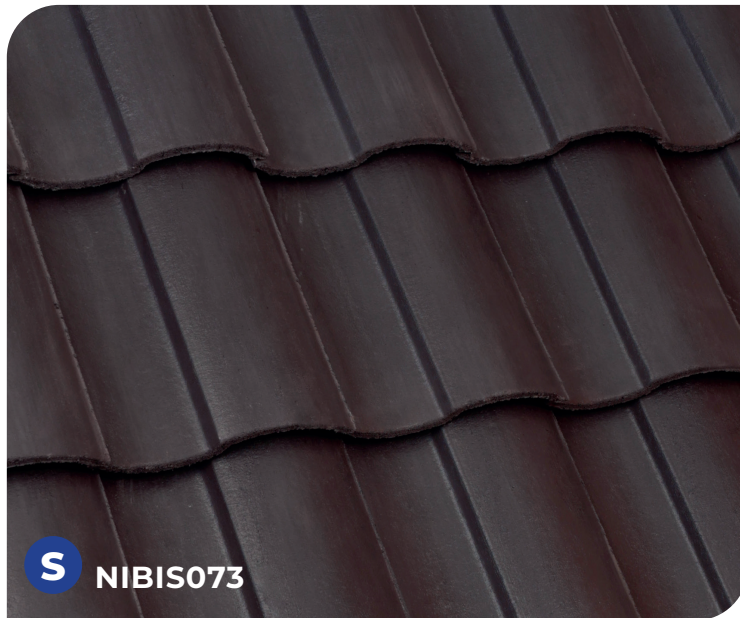

*Iberia*

**DUSK** Standard Color-Thru

**TECHNICAL SPECIFICATION SHEET**

Tile Dimentions	17 1/4" x 13"
Tile (lbs.)	12.00
Tiles / Sq.	83
Headlap (inches)	3
Sq. (lbs.)	996
Pallet (lbs.)	2,167

The colors printed in this sheet may vary from actual roof tile colors.