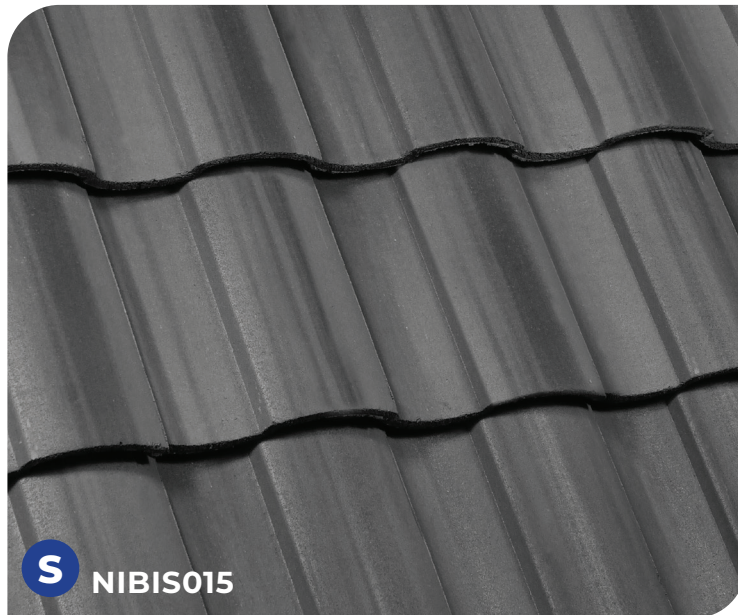

*Iberia*

**LEAD GRAY** Standard Color-Thru

**TECHNICAL SPECIFICATION SHEET**

Tile Dimentions	17 1/4" x 13"
Tile (lbs.)	12.00
Tiles / Sq.	83
Headlap (inches)	3
Sq. (lbs.)	996
Pallet (lbs.)	2,167

The colors printed in this sheet may vary from actual roof tile colors.