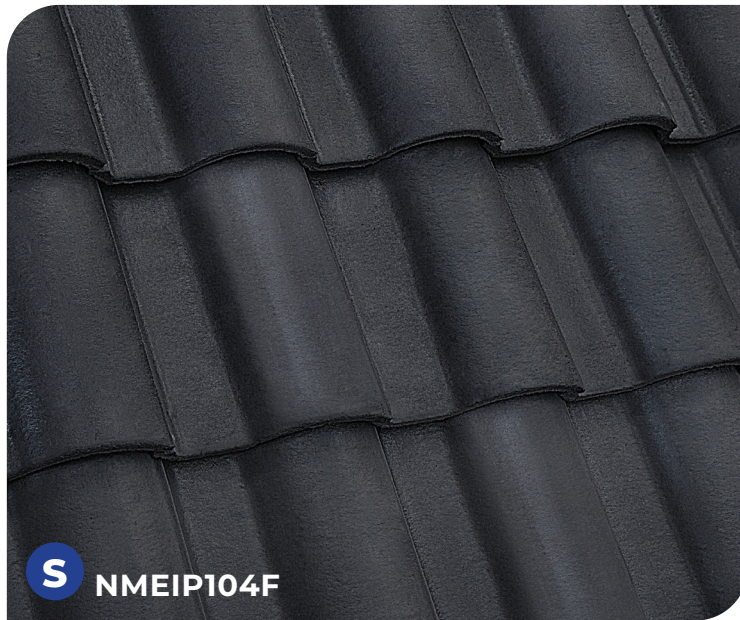

Mediterranean

CHARCOAL BLEND Custom Blends

TECHNICAL SPECIFICATION SHEET

Tile Dimentions	17 1/4" x 11 3/4"
Tile (lbs.)	11.20
Tiles / Sq.	93
Headlap (inches)	3
Sq. (lbs.)	1,042
Pallet (lbs.)	2,205

The colors printed in this sheet may vary from actual roof tile colors.