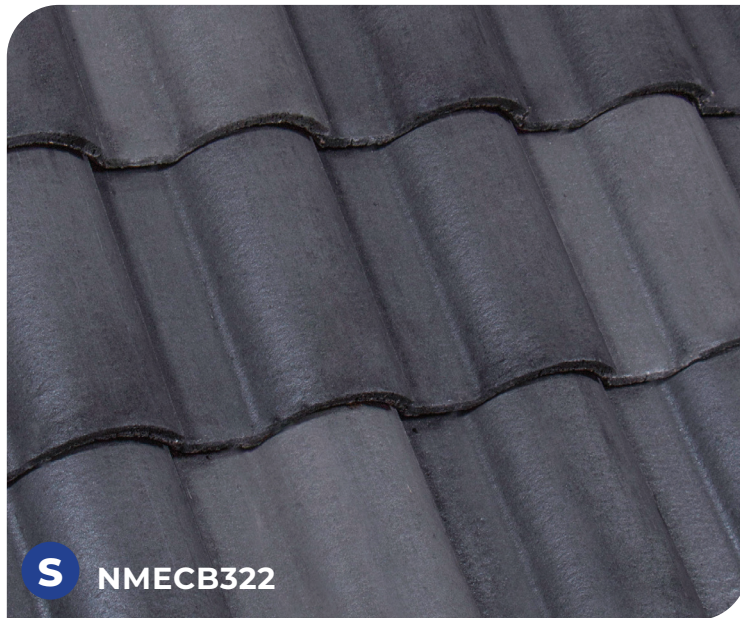

Mediterranean

S NMECB322

THUNDERSTORM BLEND Custom Blends

TECHNICAL SPECIFICATION SHEET

Tile Dimentions	17 1/4" x 11 3/4"
Tile (lbs.)	11.20
Tiles / Sq.	93
Headlap (inches)	3
Sq. (lbs.)	1,042
Pallet (lbs.)	2,205

The colors printed in this sheet may vary from actual roof tile colors.