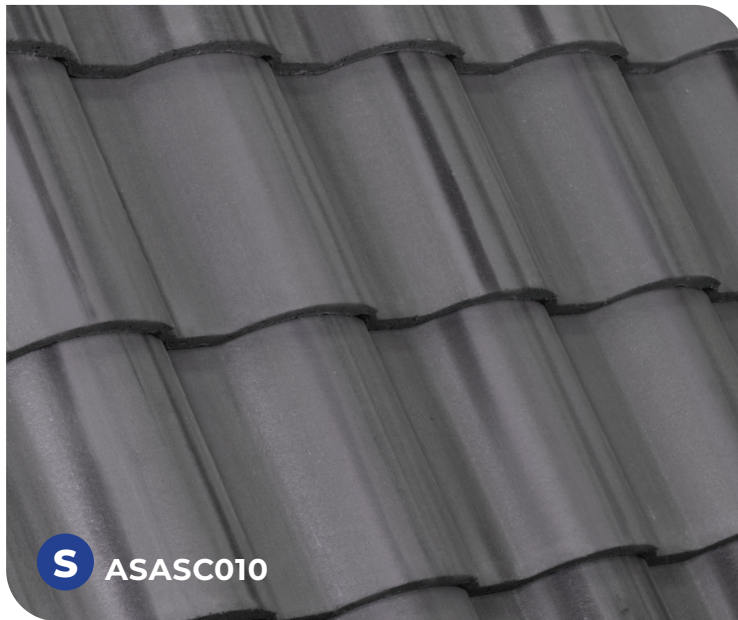

*Sanibel*

**MANATEE Standard Color-Thru**  
*Gray with Black and White flash*

**TECHNICAL SPECIFICATION SHEET**

Tile Dimentions	17" x 13 <sup>1/4</sup> "
Tile (lbs.)	11.00
Tiles / Sq.	87
Headlap (inches)	3
Sq. (lbs.)	957
Pallet (lbs.)	3,220

The colors printed in this sheet may vary from actual roof tile colors.