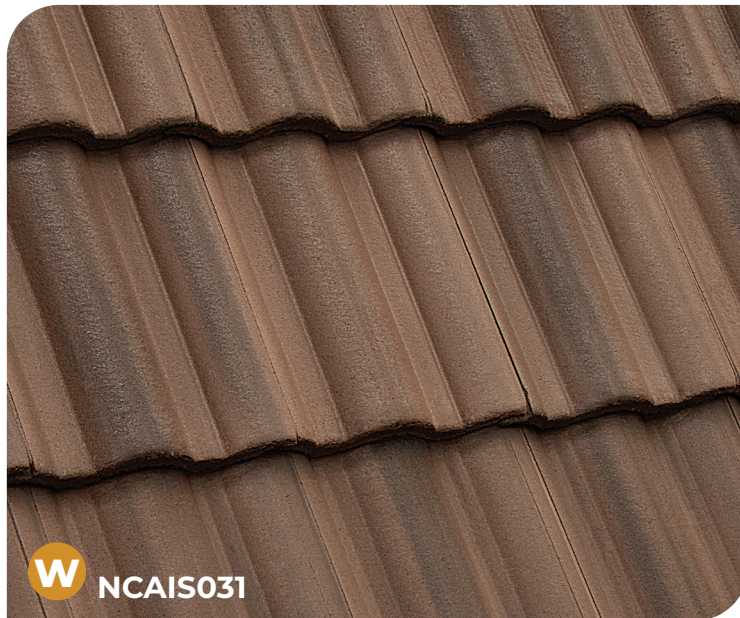

Tuscany

W NCAIS031

KHAKI BROWN Standard Color-Thru

TECHNICAL SPECIFICATION SHEET

Tile Dimentions	17 1/4" x 13"
Tile (lbs.)	11.20
Tiles / Sq.	86
Headlap (inches)	3
Sq. (lbs.)	963
Pallet (lbs.)	2,698

The colors printed in this sheet may vary from actual roof tile colors.