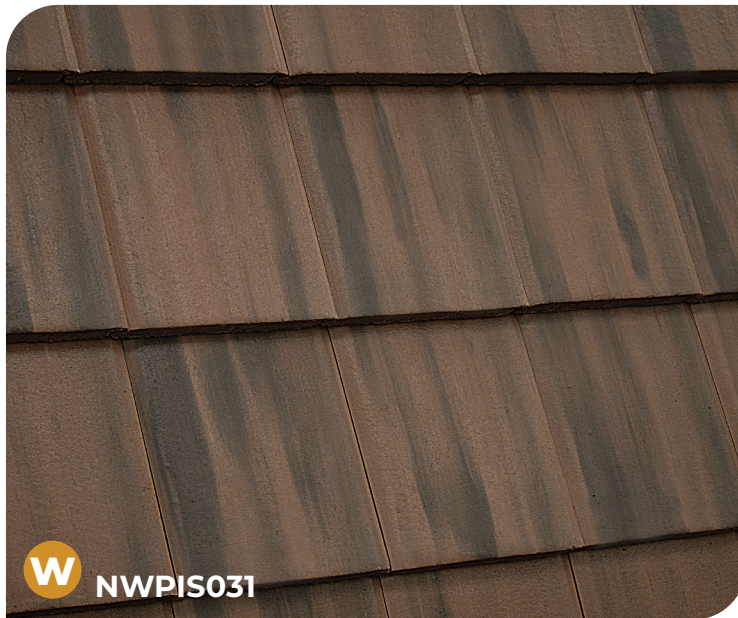

Windsor Slate

KHAKI BROWN Standard Color-Thru

TECHNICAL SPECIFICATION SHEET

Tile Dimentions	17 1/4" x 13"
Tile (lbs.)	12.80
Tiles / Sq.	83
Headlap (inches)	3
Sq. (lbs.)	1,062
Pallet (lbs.)	2,769

The colors printed in this sheet may vary from actual roof tile colors.