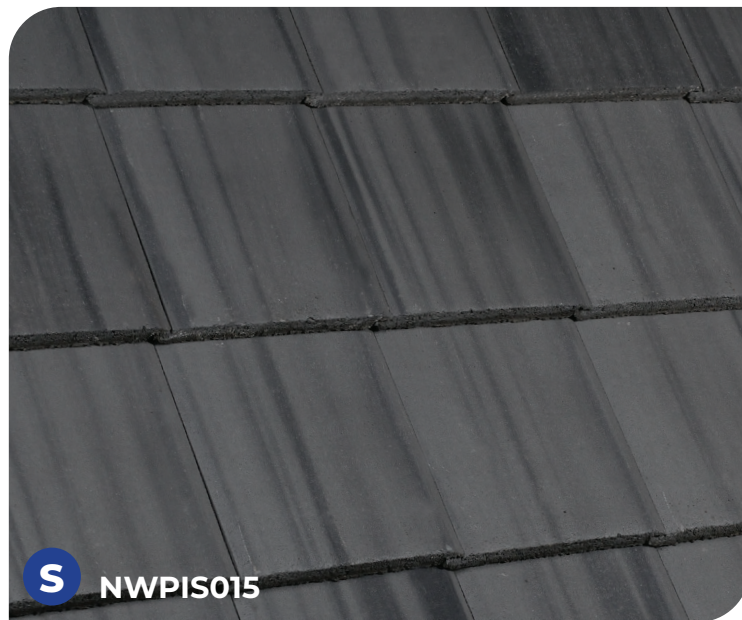

# *Windsor Slate*

**LEAD GRAY** Standard Color-Thru

## TECHNICAL SPECIFICATION SHEET

Tile Dimentions	17 1/4" x 13"
Tile (lbs.)	12.80
Tiles / Sq.	83
Headlap (inches)	3
Sq. (lbs.)	1,062
Pallet (lbs.)	2,769

The colors printed in this sheet may vary from actual roof tile colors.