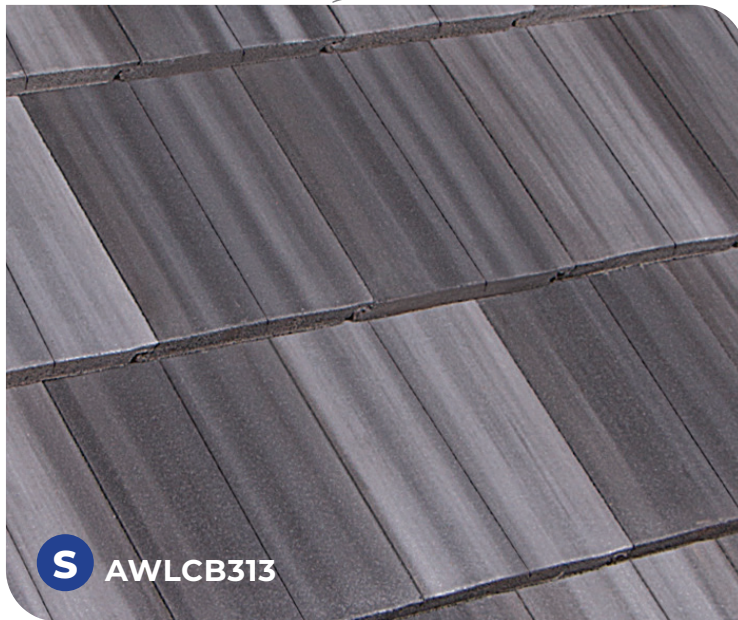

# *Winsor Split Slate*

**MOONLIGHT GRAY BLEND Custom Blends**  
*Gray, Light Gray, and Charcoal with White and Black flash*

## TECHNICAL SPECIFICATION SHEET

Tile Dimentions	17" x 13"
Tile (lbs.)	12.35
Tiles / Sq.	85
Headlap (inches)	3
Sq. (lbs.)	1,050
Pallet (lbs.)	3,607

The colors printed in this sheet may vary from actual roof tile colors.